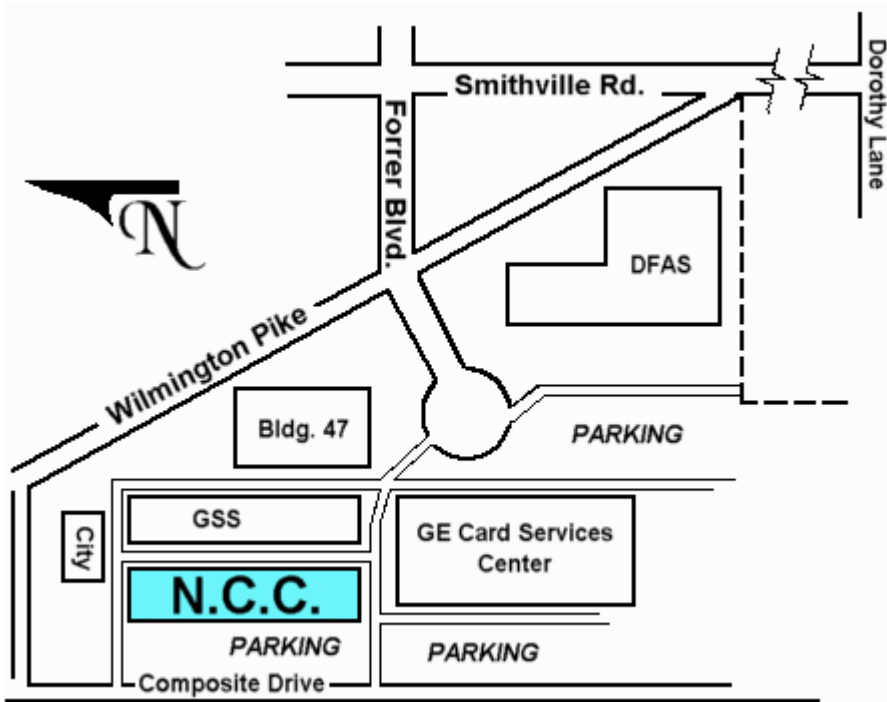

# MAP & DIRECTIONS

2000 Composite Drive  
Kettering, Ohio 45420  
(937) 297-9450 phone  
(937) 297-9440 fax  
[www.ffknowledgecenter.com](http://www.ffknowledgecenter.com)

## From I-75 North or South

Follow I-75 to Route 35 East (toward Xenia), then from Route 35 East...

## From Route 35 East or West

- Take Route 35 to Smithville Road South.
- Follow Smithville Road to Forrer Blvd. West (right turn off Smithville).
- Follow Forrer Blvd. into Kettering Business Park.
- Proceed to traffic circle and take the first right off the circle.
- Continue West between buildings (GE Card Services on left). The National Composite Center Building, which houses the First Financial Knowledge Center, is on the right, just north of GE Card Services.

## From I-675 North or South

- Take I-675 to Indian Ripple Road/Dorothy Lane exit and go West.
- Proceed West on Dorothy Lane to Wilmington Pike and turn right (North).
- Follow Wilmington Pike North to Kettering Business Park (corner of Wilmington and Forrer).
- Turn left onto Forrer and into Kettering Business Park.
- See above for building location.